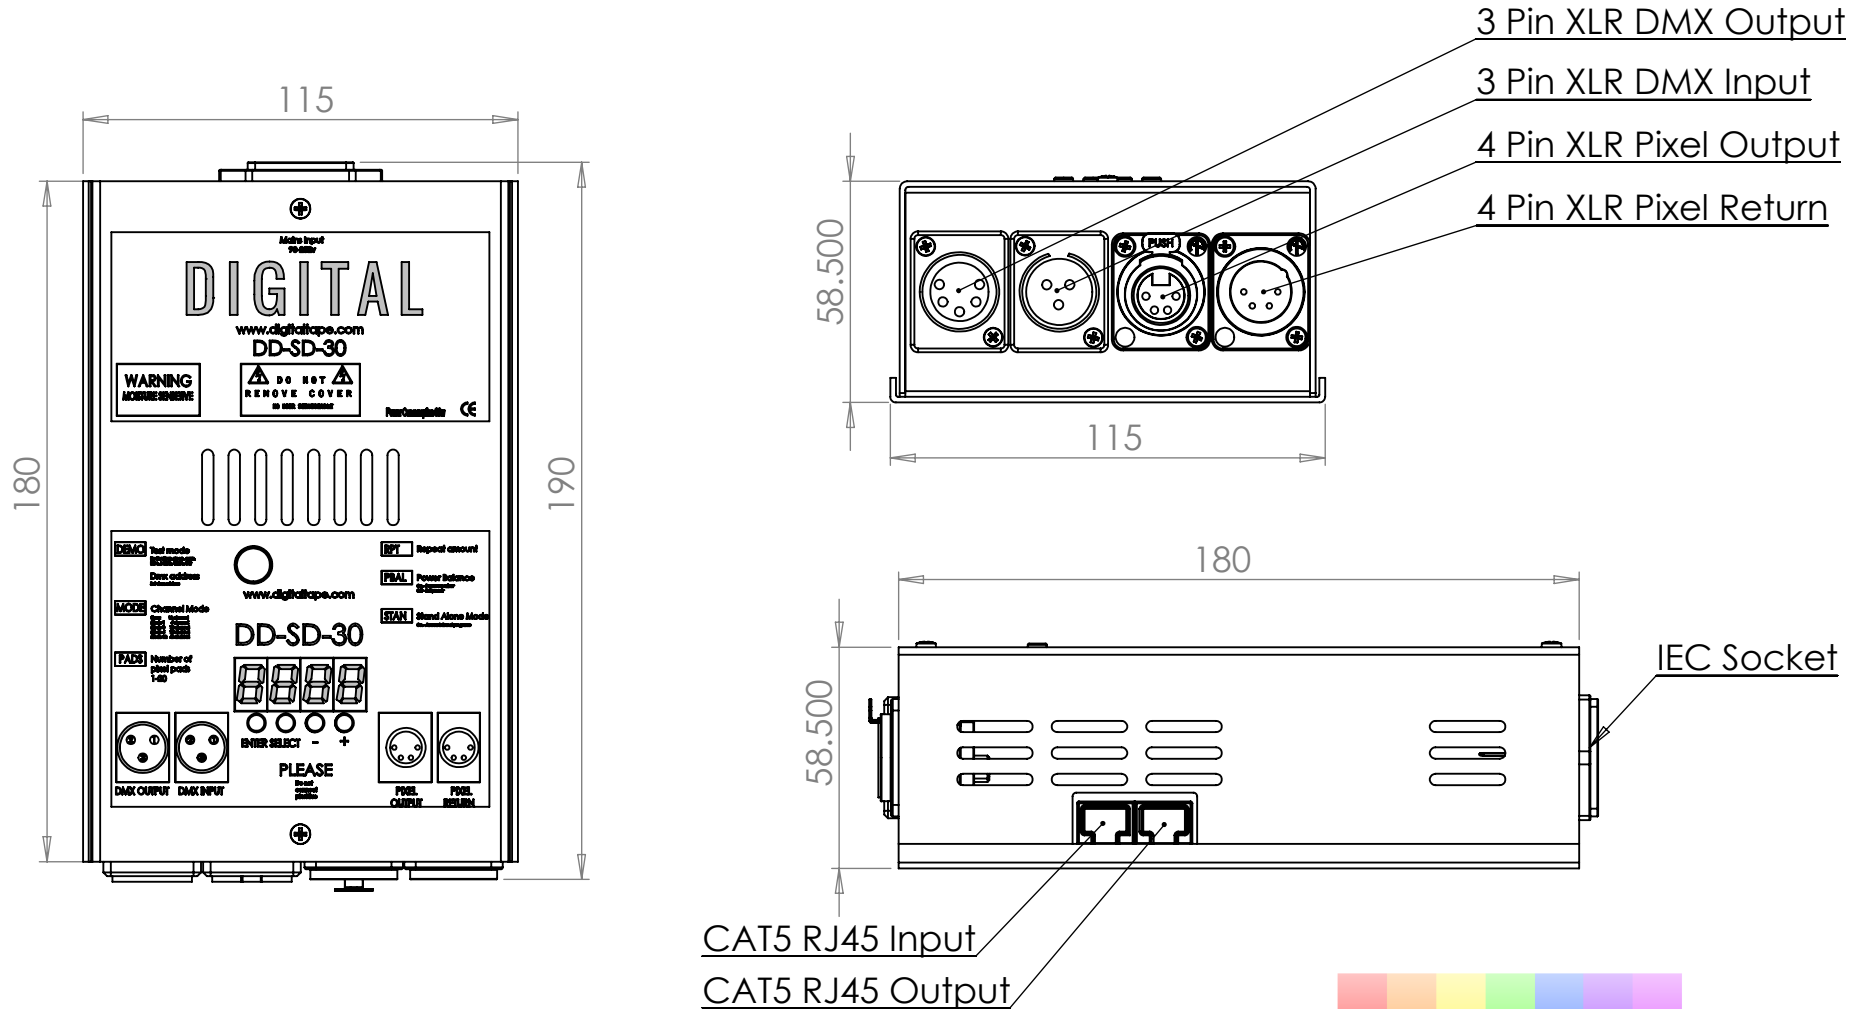

Digital Driver DD-HD-60 (60W - 300 Pixels Per Driver)

Digital Driver DD-SD-30 (30W - 150 Pixels Per Driver)

Dimensions

Technical Specifications

Tel: 01858 880259 - **Email:** support@digitaltape.com - **Web:** www.digitaltape.com

Digital House - Walton Lodge - Walton Lane - Husbands Bosworth - LE17 6NW